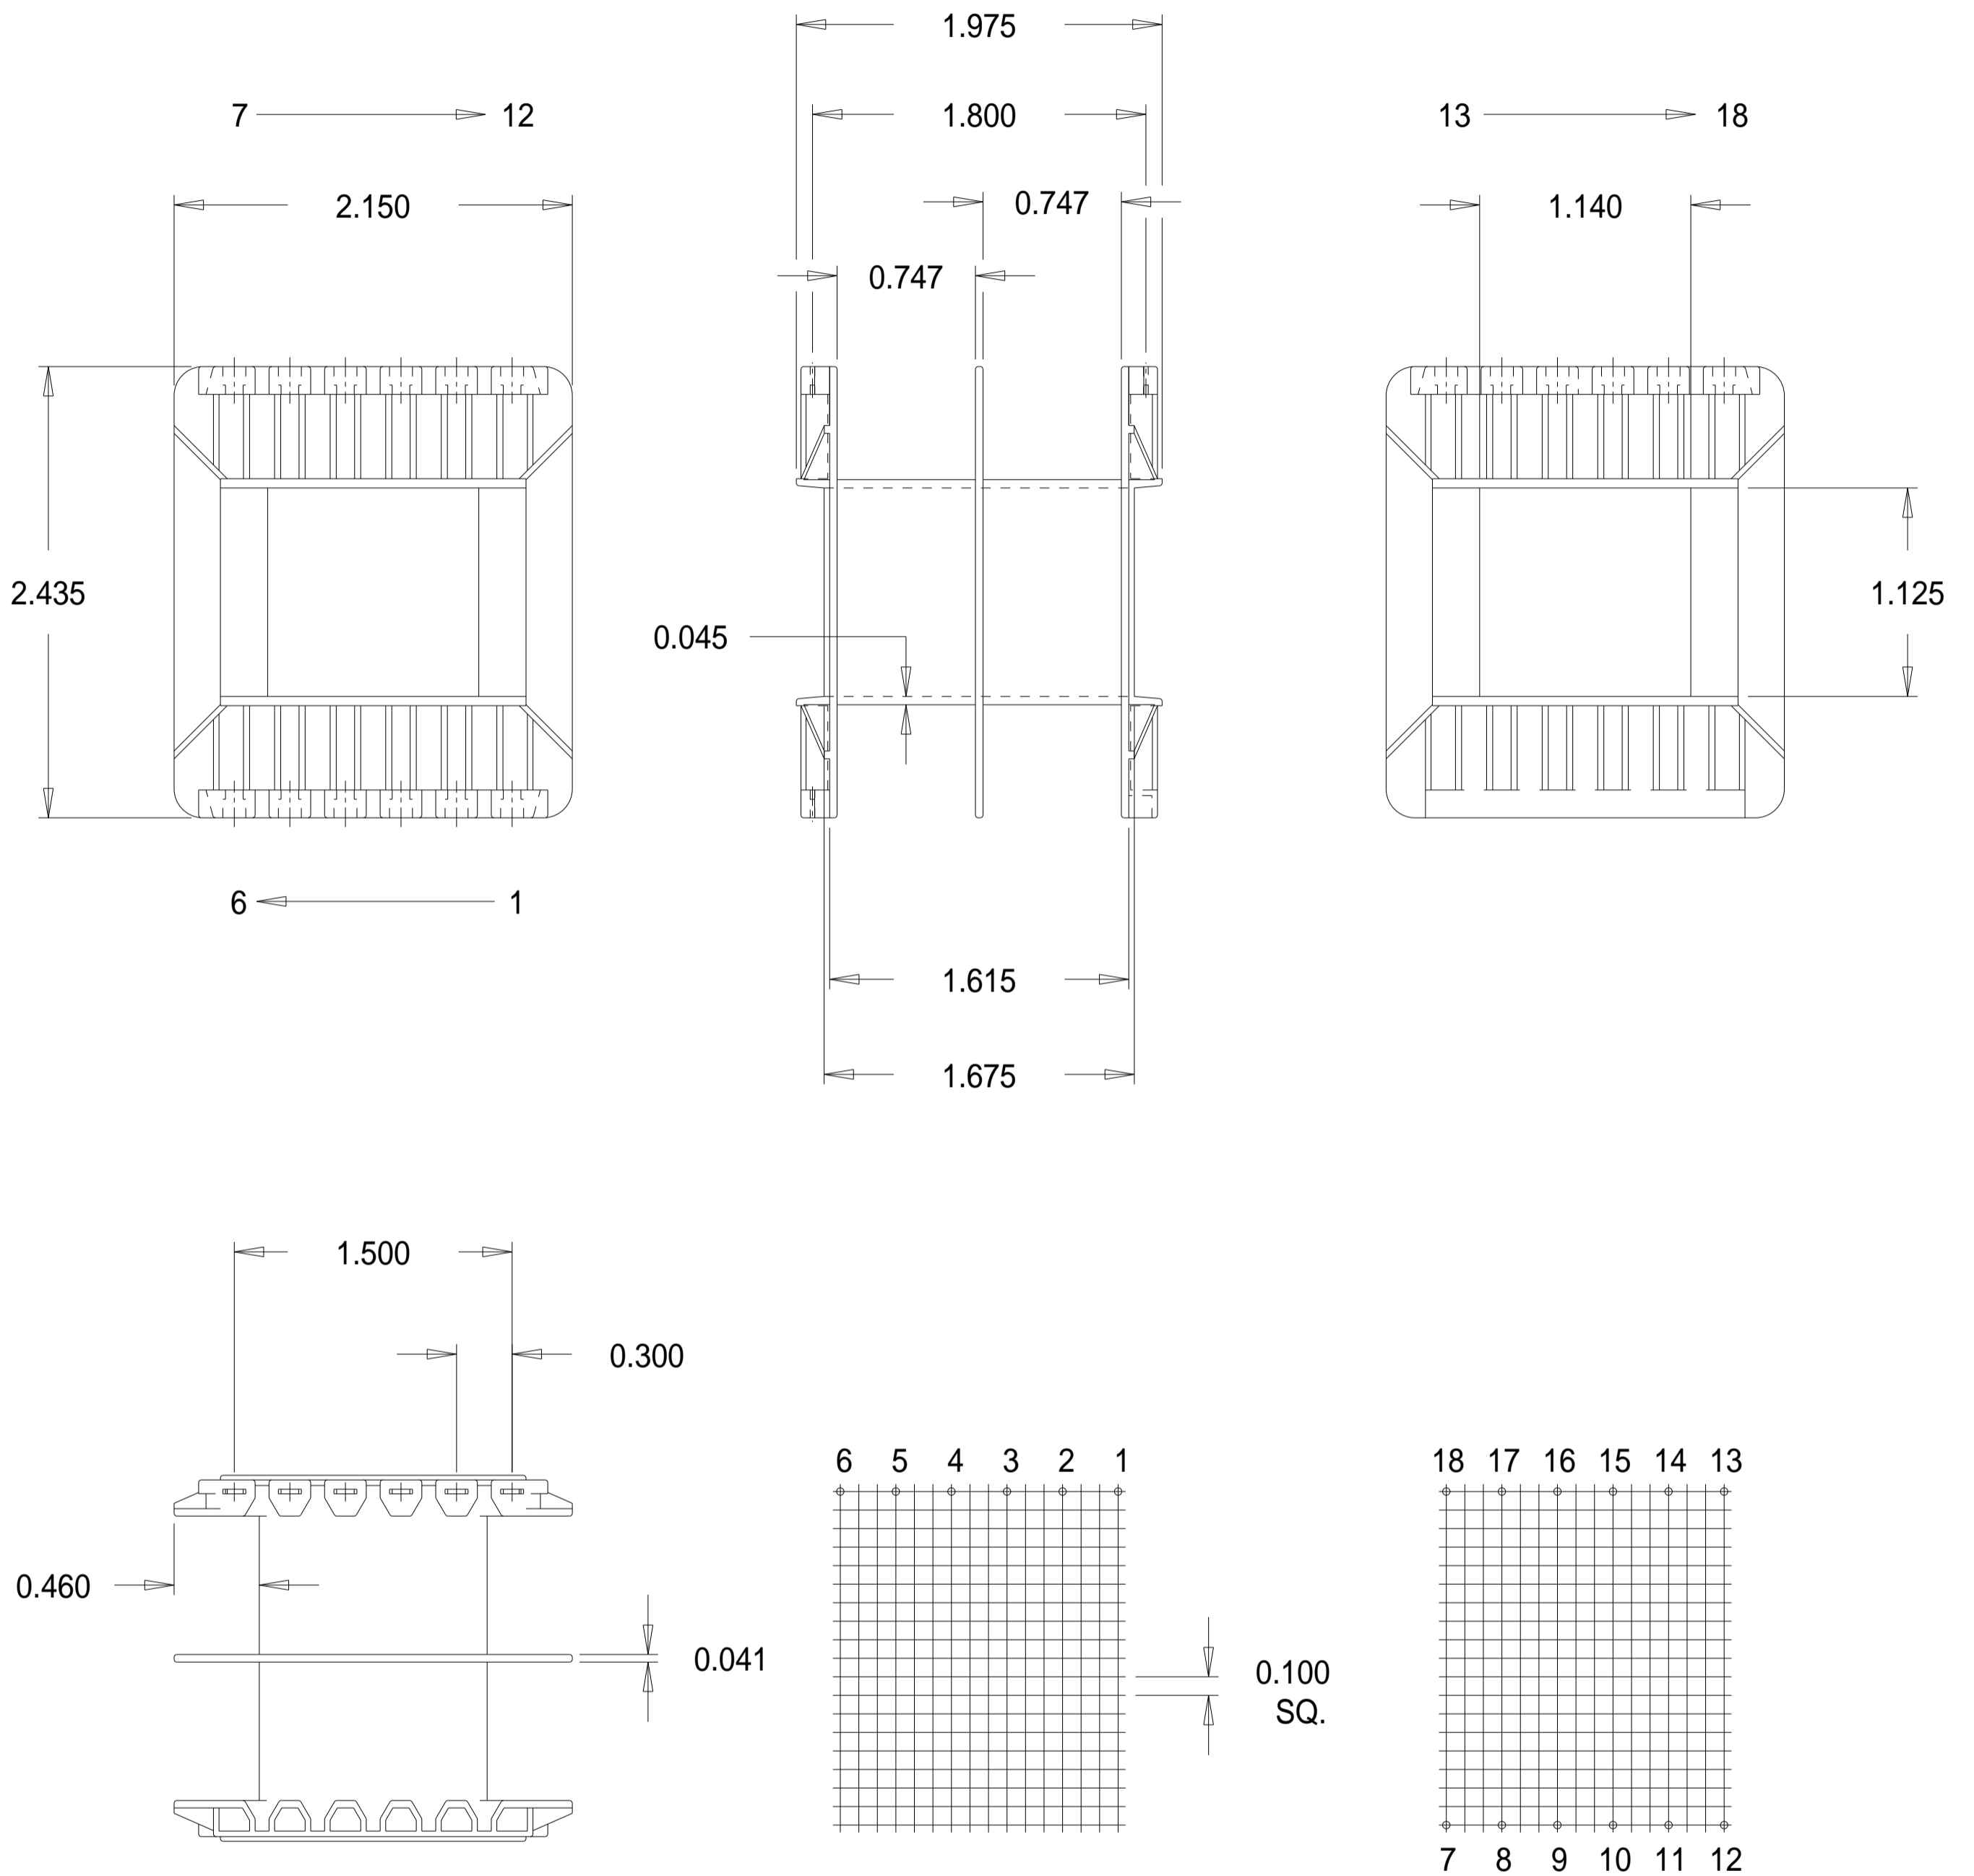

Part No. A96112

196 x 1 1/8 Double Section 'A' Range Bobbin

Dimensions in inches.